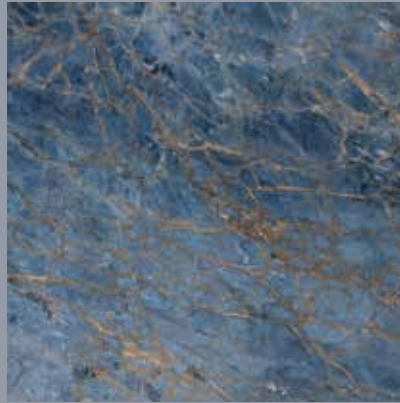

MARBLE NOUVEAU 48"x48" - 8 FACES