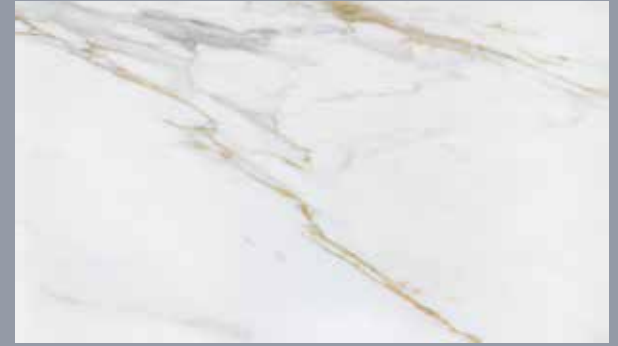

Slabs

Roca
The logo graphic consists of a white, stylized horizontal line that is slightly curved and ends in a small, solid white square on the right side.

AGATA 24"x48" - 9 FACES

ATHEA 48"x48" - 9 FACES

CALACATA GOLD 24"x48" - 9 FACES

CALACATA LIGHT 24"x48" - 9 FACES

CALACATA LIGHT 48"x48" - 6 FACES

CARRARA 24"x48" - 11 FACES

CARRARA 48"x48" - 6 FACES

CONCRETE GRAY 48"x48" - 6 FACES

MARBLE LASSA 24"x48" - 6 FACES