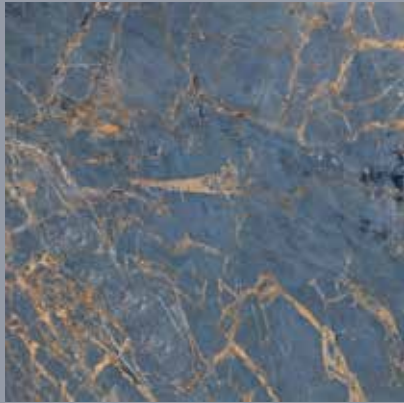

MARBLE NOUVEAU 48"x48" - 8 FACES