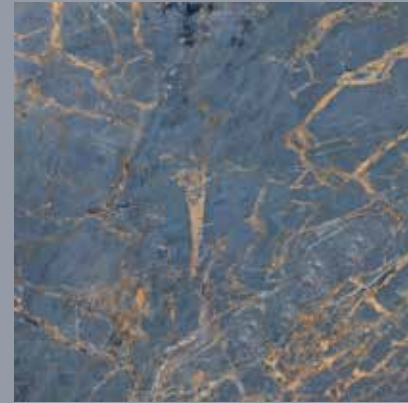

MARBLE NOUVEAU 48"x48" - 8 FACES