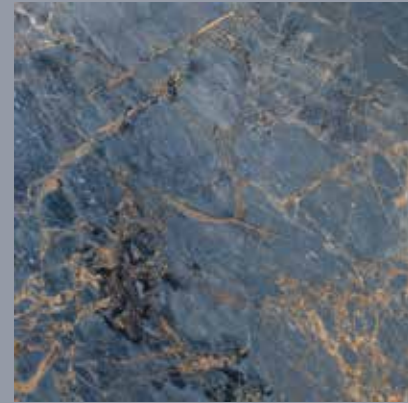

MARBLE NOUVEAU 48"x48" - 8 FACES